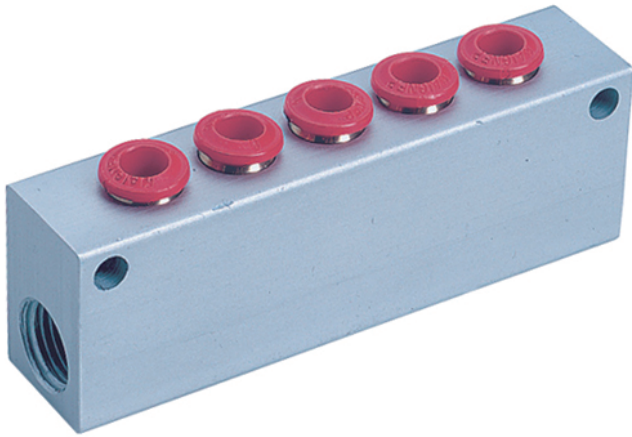

ALUMINUM (PUSH-IN)

TECHNICAL SPECIFICATIONS

- Model code: T1350xxx
- Material: Aluminium
- Number of outlets: 5
- Type of outlets: Push-in

MODELS

- **T13500410**
OD 4mm Thread 1/8" H 75mm B 15mm
- **T13500610**
OD 6mm Thread 1/8" H 90mm B 15mm
- **T13500613**
OD 6mm Thread 1/4" H 90mm B 20mm
- **T13500813**
OD 8mm Thread 1/4" H 100mm B 20mm

TUBING POSSIBILITIES

Tubing

- Available: PE/PA/PU and in various colours
- For detailed information about our tubing, we refer to the Teesing Tubing brochure