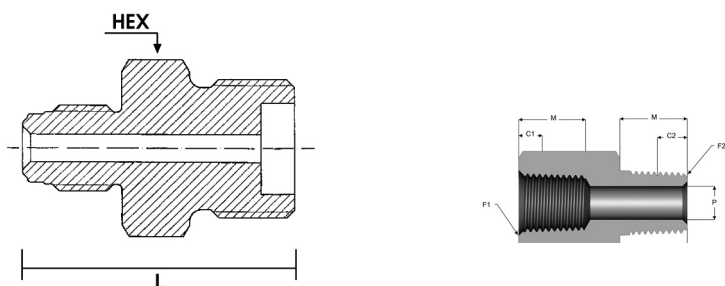

ADAPTORS FACE SEAL