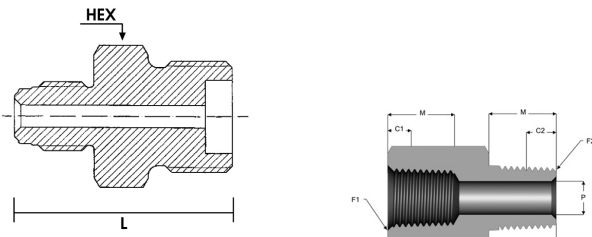

STANDARD ADAPTORS, BLANK PLUGS & CAPS | JIS

JIS B 8246 Ref. Number	End Connection	Ref Number adaptor Blank Plug/Cap	Length (L)	HEX Blank Plug/ Nut	Internal Surface Finish μm (μinch)	Nipple Available Material				
						S	V	N	H	B
22R	FS 1/4"	60-JIS22R-4FS-	2-1/4"	1.14"	Ra 0.2 (8 Ra) EP	0	•	×	×	×
	NPT 1/4"	60-JIS22R-4N-	2"		Ra 0.8 (32 Ra)	0	•	×	×	×
	Blank Plug	50-JIS22R-BP-	1-1/2"		-	•	0	×	×	•
22L	FS 1/4"	60-JIS22L-4FS-	2-1/4"	1.14"	Ra 0.2 (8 Ra) EP	0	•	×	×	×
	NPT 1/4"	60-JIS22L-4N-	2"		Ra 0.8 (32 Ra)	0	•	×	×	×
	Blank Plug	50-JIS22L-BP-	1-1/2"		-	•	0	×	×	•
23R	FS 1/4"	60-JIS23R-4FS-	2-1/4"	1.14"	Ra 0.2 (8 Ra) EP	0	•	×	×	×
	NPT 1/4"	60-JIS23R-4N-	2"		Ra 0.8 (32 Ra)	0	•	×	×	×
	Blank Cap	50-JIS23R-BP-	1-1/2"		-	•	0	×	×	•
23L	FS 1/4"	60-JIS23L-4FS-	2-1/4"	1.14"	Ra 0.2 (8 Ra) EP	0	•	×	×	×
	NPT 1/4"	60-JIS23L-4N-	3"		Ra 0.8 (32 Ra)	0	•	×	×	×
	Blank Cap	50-JIS23L-BP-	1-1/2"		-	•	0	×	×	•
26R	FS 1/4"	60-JIS26R-4FS-	2-1/8"	1.14"	Ra 0.2 (8 Ra) EP	0	•	0	0	×
	NPT 1/4"	60-JIS26R-4N-	1-7/8"		Ra 0.8 (32 Ra)	0	•	0	0	×
	Blank Plug	50-JIS26R-BP-	3"		-	•	0	0	0	•
26L	FS 1/4"	60-JIS26L-4FS-	2-1/8"	1.14"	Ra 0.2 (8 Ra) EP	0	•	0	0	×
	NPT 1/4"	60-JIS26L-4N-	1-7/8"		Ra 0.8 (32 Ra)	0	•	0	0	×
	Blank Plug	50-JIS26L-BP-	1-1/2"		-	•	0	0	0	•

• = available
0 = on request
× = not available

ADAPTORS FACE SEAL

ADAPTORS NPT

CONNECTORS BLANK CAPS